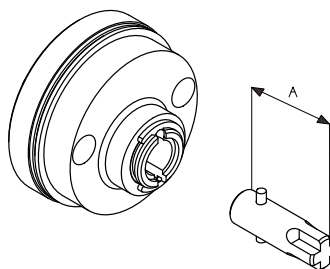

Hercular Deadbolt (Cont.)

Hercular Thumbturn Tails

Cylinder Mechanism

Mul-T-Lock unique, high precision 10 telescopic pin tumbler system. Pick and drill resistant for high security needs.

Keys

Reversible Nickel Silver key with plastic key head and coloured insert for identification. Also available in all-Nickel Silver.

Key Security

Orders for keys marked "do not duplicate" should only be made upon presentation of a key card.

Cylinder Options

Classic, Interactive® (patented)..
Keyed different, Keyed alike,
Master keyed.
'3 IN 1' (changeable combination).

Standards

UL437 listed for burglary.
UL fire rated bolt.
Conforms ANSI GRADE 1.