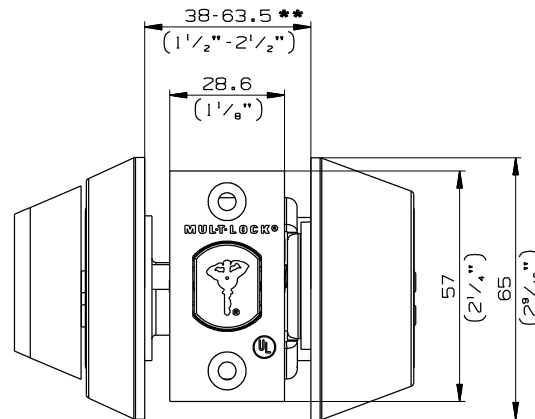

B.S*
Inch	2 3/8
mm	60.3
Inch	2 3/4
mm	69.8

	A
Inch	1"
mm	25.4
Inch	0.669
mm	17

*Adjustable back-set

**Door thickness (spacers required for doors less than 38mm thick!)