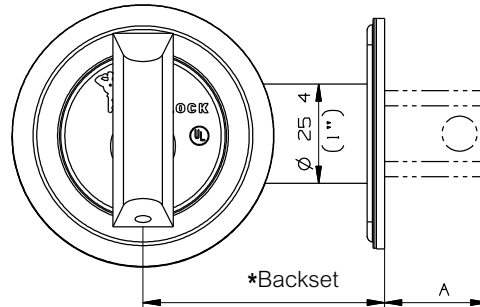

**Materials**

Ring and cylinder: Solid Brass.  
Bolt anti drilling ring: Hardened Steel.

Strike: Steel

Pins: Nickel Silver & Stainless Steel.

**Available Finishes**

See table in page C210v1.

**Additional Features**

- Suitable for two back-sets, no need for different parts.
- Easy and friendly to install.
- Easy conversion between standards and drive in.
- The changeable face plate has an expanded angle for installation on bevelled doors.
- Supplied as standard with 1" (25mm) throw. Option for 17mm (11/16").
- Optional as double or single cylinder.
- Thumbturn tail self-adjustable to door thickness.
- Option for captive key dead bolt
- Thumbturn can be set horizontally or vertically in locked position.